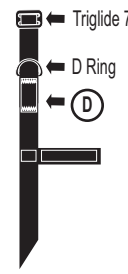

SPEC.-OPS.[®] BRAND

Guaranteed for life.

IMPROVED DESIGN

Instructions for AMBIDEXTROUS "UNIVERSAL" MAMBA Sling

M-4 Assembly

FOLLOW STEPS 1 THROUGH 9 FOR THE ASSEMBLY OF THE UNIVERSAL MAMBA SLING. USE THE ASSEMBLY PARTS LIST FOR REFERENCE.
NOTE: THE FIXED BUTTSTOCK STRAP IS NOT NEEDED FOR M-4 INSTALLATION.

ASSEMBLY PARTS LIST

Fixed Buttstock Strap
(Not used in M4 Assembly)

UNIVERSAL MAMBA Sling