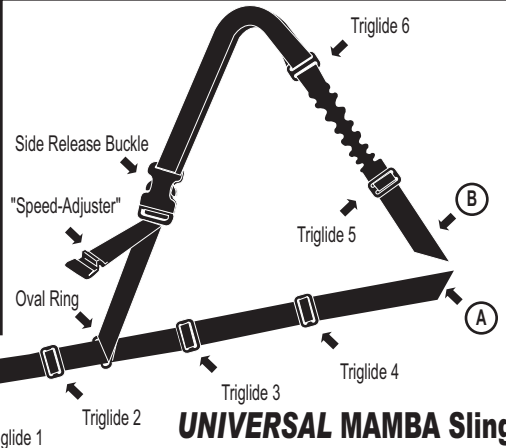

SPEC.-OPS.[®] BRAND

Guaranteed for life.

IMPROVED DESIGN

Instructions for AMBIDEXTROUS "UNIVERSAL" MAMBA Sling

M-4 Assembly

FOLLOW STEPS 1 THROUGH 9 FOR THE ASSEMBLY OF THE UNIVERSAL MAMBA SLING. USE THE ASSEMBLY PARTS LIST FOR REFERENCE.
NOTE: THE FIXED BUTTSTOCK STRAP IS NOT NEEDED FOR M-4 INSTALLATION.

ASSEMBLY PARTS LIST

Fixed Buttstock Strap
(Not used in M4 Assembly)

UNIVERSAL MAMBA Sling